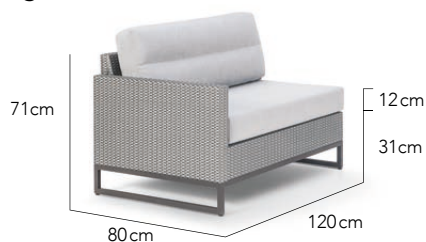

Choose Your Cushion Colours

Choose Your Cushion Colours

30% | ₱ 10,489 Zen Arm Chair

Mantra Right Module L 30% | ₱ 39,483

Choose Your Cushion Colours

Choose Your Cushion Colours

30% | ₱ 12,509 Sol Ottoman L