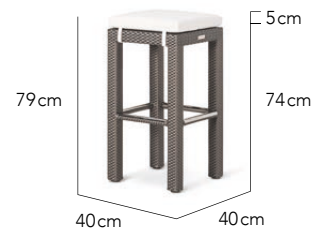

STOCK CLEARANCE

Partu Bar Table 30% | ₱ 21,665

- Fibre Titanium
- Glass Insert Frosted

- Fibre Titanium
- Choose Your Cushion Colours

30% | ₱ 13,822 Partu Bar Stool

Cala Lounge Chair 30% | ₱ 26,004

- Fibre Chalk
- Choose Your Cushion Colours