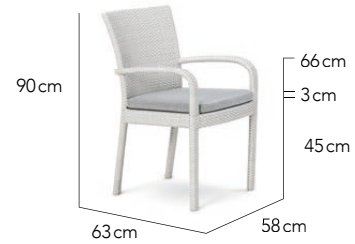

STOCK CLEARANCE

Classic Side Chair No Cushion 30% | ₱ 7,153
STOCK 6 PCS

Choose Your Cushion Colours

30% | ₱ 52,760 Modulo Curved Module

Calico Dining Table 30% | ₱ 23,078

Choose Your Cushion Colours

30% | ₱ 11,519 Novo Arm Chair

Horizon Mini Left Module L 30% | ₱ 33,072

Choose Your Cushion Colours

30% | ₱ 56,069 Partu Dining Table

Mantra Corner 30% | ₱ 32,869

Choose Your Cushion Colours

30% | ₱ 35,292 Verano Dining Table

Mantra Left Module L 30% | ₱ 39,483