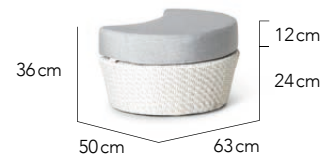

STOCK CLEARANCE

Partu Bar Table 30% | ₱ 21,665

- Fibre Titanium
- Glass Insert Frosted

- Fibre Titanium
- Choose Your Cushion Colours

30% | ₱ 13,822 Partu Bar Stool

Cala Lounge Chair 30% | ₱ 26,004

- Fibre Chalk
- Choose Your Cushion Colours

- Fibre Chalk
- Choose Your Cushion Colours

30% | ₱ 9,690 Cala Mini Ottoman Half Moon

Cala Mini Coffee Table Oval 30% | ₱ 14,998

- Fibre Chalk
- Glass Insert Clear

- Fibre Sand

30% | ₱ 13,011 Planta Square M
STOCK 2 PCS