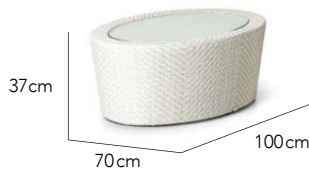

STOCK CLEARANCE

Partu Bar Table 30% | ₱ 21,665

- Fibre Titanium
- Glass Insert Frosted

- Fibre Titanium
- Choose Your Cushion Colours

30% | ₱ 13,822 Partu Bar Stool

Cala Lounge Chair 30% | ₱ 26,004

- Fibre Chalk
- Choose Your Cushion Colours

- Fibre Chalk
- Choose Your Cushion Colours

30% | ₱ 9,690 Cala Mini Ottoman Half Moon

Cala Mini Coffee Table Oval 30% | ₱ 14,998

- Fibre Chalk
- Glass Insert Clear

- Fibre Sand

30% | ₱ 13,011 Planta Square M
STOCK 2 PCS