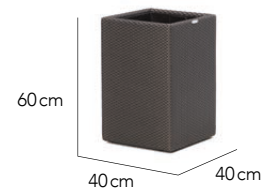

Choose Your Cushion Colours

Fibre  
Chalk

Choose Your Cushion Colours

30% | ₱ 9,690 **Cala Mini Ottoman Half Moon**

**Cala Mini Coffee Table Oval** 30% | ₱ 14,998

Fibre  
Chalk

Glass  
Clear

Fibre  
Sand

30% | ₱ 13,011 **Planta Square M**  
**STOCK 2 PCS**

**Sol Lounge Chair** 30% | ₱ 22,520

Fibre  
Chalk

Choose Your Cushion Colours

Fibre  
Chalk

Glass Insert  
Frosted

30% | ₱ 17,488 **Palm Coffee Table**

**Palm Coffee Table** 30% | ₱ 17,488