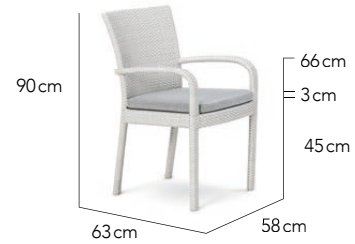

# STOCK CLEARANCE

**Classic Side Chair No Cushion** 30% | ₱ 7,153  
**STOCK 6 PCS**

Choose Your Cushion Colours

**30% | ₱ 52,760 Modulo Curved Module**

**Calico Dining Table** 30% | ₱ 23,078

Choose Your Cushion Colours

**30% | ₱ 11,519 Novo Arm Chair**

**Horizon Mini Left Module L** 30% | ₱ 33,072

Choose Your Cushion Colours

**30% | ₱ 56,069 Partu Dining Table**

**Mantra Corner** 30% | ₱ 32,869

Choose Your Cushion Colours