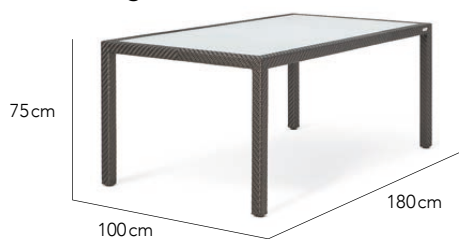

Fibre  
Titanium

Glass Insert  
Frosted

Fibre  
Sand

30% | ₱ 15,990 **Keywest Coffee Table**

**Keywest Dining Table** 30% | ₱ 38,965

Fibre  
Chalk

Glass Insert  
Frosted

HPCL  
Slate