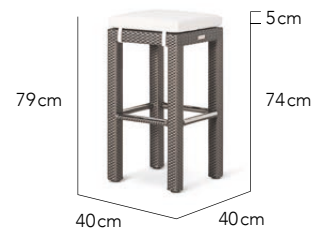

# STOCK CLEARANCE

**Partu Bar Table** 30% | ₱ 21,665

Fibre  
Titanium

Glass Insert  
Frosted

Choose Your Cushion Colours

30% | ₱ 13,822 **Partu Bar Stool**

**Cala Lounge Chair** 30% | ₱ 26,004

Fibre  
Chalk