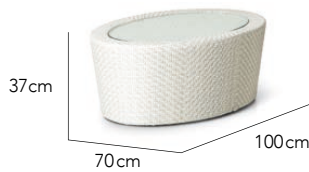

Choose Your Cushion Colours

Fibre  
Chalk

Choose Your Cushion Colours

30% | ₱ 9,690 **Cala Mini Ottoman Half Moon**

**Cala Mini Coffee Table Oval** 30% | ₱ 14,998

Fibre  
Chalk

Glass  
Clear

Fibre  
Sand

30% | ₱ 13,011 **Planta Square M**  
**STOCK 2 PCS**

**Sol Lounge Chair** 30% | ₱ 22,520

Fibre  
Chalk

Choose Your Cushion Colours

Fibre  
Chalk

Glass Insert  
Frosted

30% | ₱ 17,488 **Palm Coffee Table**

**Palm Coffee Table** 30% | ₱ 17,488