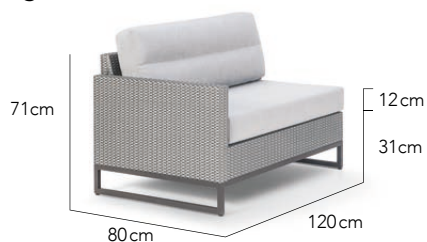

**30% | ₱ 35,292 Verano Dining Table**

**Mantra Left Module L** 30% | ₱ 39,483

Choose Your Cushion Colours

Choose Your Cushion Colours

**30% | ₱ 10,489 Zen Arm Chair**

**Mantra Right Module L** 30% | ₱ 39,483