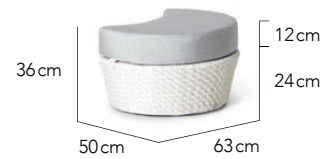

STOCK CLEARANCE

Fibre
Titanium

Glass Insert
Frosted

Choose Your Cushion Colours

Fibre
Chalk

Choose Your Cushion Colours

Fibre
Chalk

Choose Your Cushion Colours

Fibre
Chalk

Glass
Clear

Fibre
Sand

Fibre
Chalk

Choose Your Cushion Colours

Fibre
Chalk

Glass Insert
Frosted

Fibre
Titanium

Glass Insert
Frosted

Fibre
Sand

Fibre
Chalk

Glass Insert
Frosted

HPCL
Slate

Fibre
Bronze