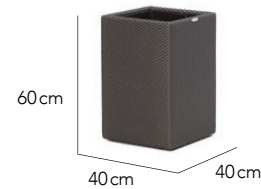

- Fibre Chalk
- Choose Your Cushion Colours

- Fibre Chalk
- Choose Your Cushion Colours

30% | ₱ 9,690 **Cala Mini Ottoman Half Moon**

**Cala Mini Coffee Table Oval** 30% | ₱ 14,998

- Fibre Chalk
- Glass Insert Clear

- Fibre Sand

30% | ₱ 13,011 **Planta Square M**  
**STOCK 2 PCS**

**Sol Lounge Chair** 30% | ₱ 22,520

- Fibre Chalk
- Choose Your Cushion Colours

- Fibre Chalk
- Glass Insert Frosted

30% | ₱ 17,488 **Palm Coffee Table**