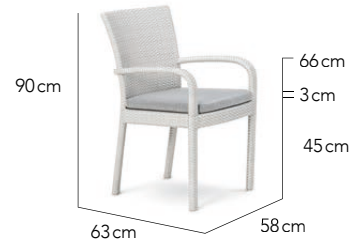

# STOCK CLEARANCE

**Classic Side Chair No Cushion** 30% | ₱ 7,153  
**STOCK 6 PCS**

Choose Your Cushion Colours

**30% | ₱ 52,760 Modulo Curved Module**

**Calico Dining Table** 30% | ₱ 23,078

Choose Your Cushion Colours

**30% | ₱ 11,519 Novo Arm Chair**

**Horizon Mini Left Module L** 30% | ₱ 33,072

**30% | ₱ 56,069 Partu Dining Table**

**Mantra Corner** 30% | ₱ 32,869

Choose Your Cushion Colours

**30% | ₱ 35,292 Verano Dining Table**