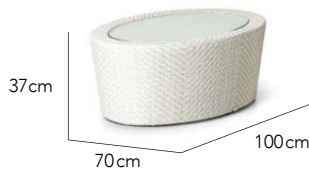

# STOCK CLEARANCE

**Partu Bar Table** 30% | ₱ 21,665

- Fibre Titanium
- Glass Insert Frosted

- Fibre Titanium
- Choose Your Cushion Colours

30% | ₱ 13,822 **Partu Bar Stool**

**Cala Lounge Chair** 30% | ₱ 26,004

- Fibre Chalk
- Choose Your Cushion Colours

- Fibre Chalk
- Choose Your Cushion Colours

30% | ₱ 9,690 **Cala Mini Ottoman Half Moon**

**Cala Mini Coffee Table Oval** 30% | ₱ 14,998

- Fibre Chalk
- Glass Insert Clear