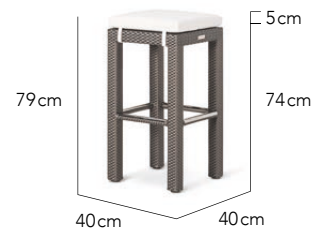

# STOCK CLEARANCE

**Partu Bar Table** 30% | ₱ 21,665

- Fibre Titanium
- Glass Insert Frosted

- Fibre Titanium
- Choose Your Cushion Colours

30% | ₱ 13,822 **Partu Bar Stool**

**Cala Lounge Chair** 30% | ₱ 26,004