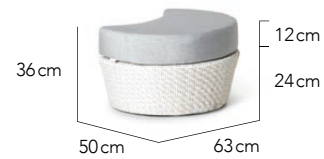

STOCK CLEARANCE

- Fibre Titanium
- Glass Insert Frosted

- Fibre Titanium
- Choose Your Cushion Colours

- Fibre Chalk
- Choose Your Cushion Colours

- Fibre Chalk
- Choose Your Cushion Colours

- Fibre Chalk
- Glass Insert Clear

- Fibre Sand

- Fibre Chalk
- Choose Your Cushion Colours

- Fibre Chalk
- Glass Insert Frosted

- Fibre Titanium

- Fibre Sand
- Glass Insert Frosted

- Fibre Chalk
- Glass Insert Frosted

- HPCL Slate
- Fibre Bronze