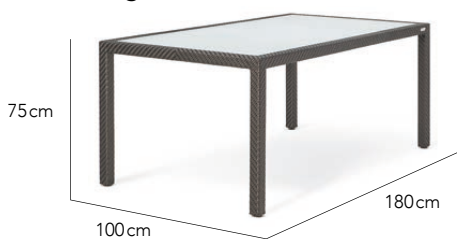

**Palm Coffee Table** 30% | ₱ 17,488

- Fibre Titanium

- Fibre Sand
- Glass Insert Frosted

30% | ₱ 15,990 **Keywest Coffee Table**

**Keywest Dining Table** 30% | ₱ 38,965

- Fibre Chalk
- Glass Insert Frosted