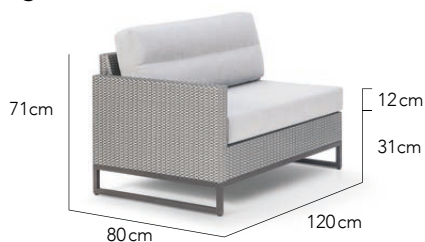

**30% | ₱ 11,519 Novo Arm Chair**

**Horizon Mini Left Module L** 30% | ₱ 33,072

**30% | ₱ 56,069 Partu Dining Table**

**Mantra Corner** 30% | ₱ 32,869

Choose Your Cushion Colours

**30% | ₱ 35,292 Verano Dining Table**

**Mantra Left Module L** 30% | ₱ 39,483

Choose Your Cushion Colours

Choose Your Cushion Colours

**30% | ₱ 10,489 Zen Arm Chair**

**Mantra Right Module L** 30% | ₱ 39,483

Choose Your Cushion Colours

Choose Your Cushion Colours