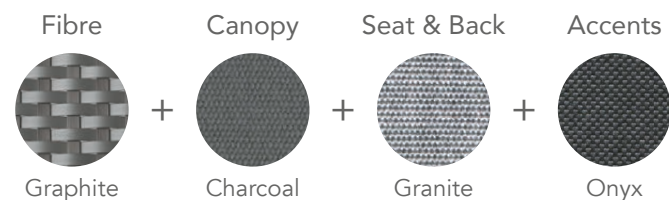

INDUSTRIAL CHIC