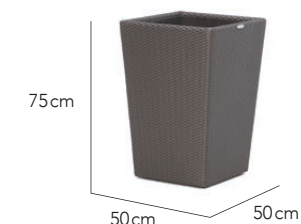

Planter Tapered M

Planter Square S