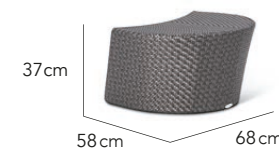

Day Bed Side Table