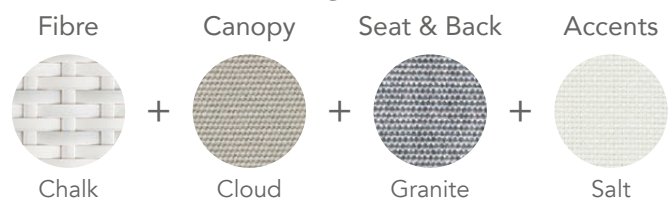

Suggested Colourways

LIGHT