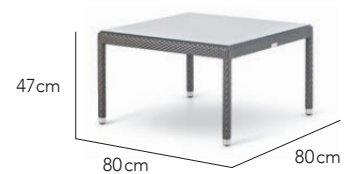

Table Top Options

Fibre	Glass
Fully Woven	Clear

More Finishing Options

	More Fibre Options 119
	More Fabric & Throw Pillow Options 125

Pairs Well

	Side & Arm Chairs Pair Well With Partu Tables
--	---

Coffee Table