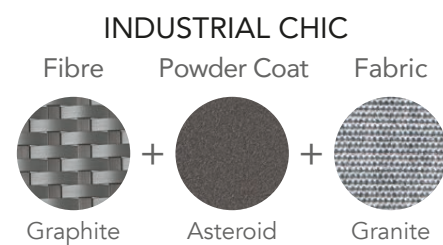

Suggested Colourways