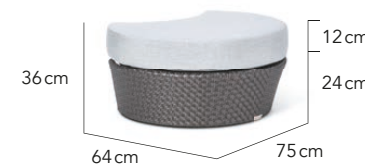

Half Moon Foot Stool