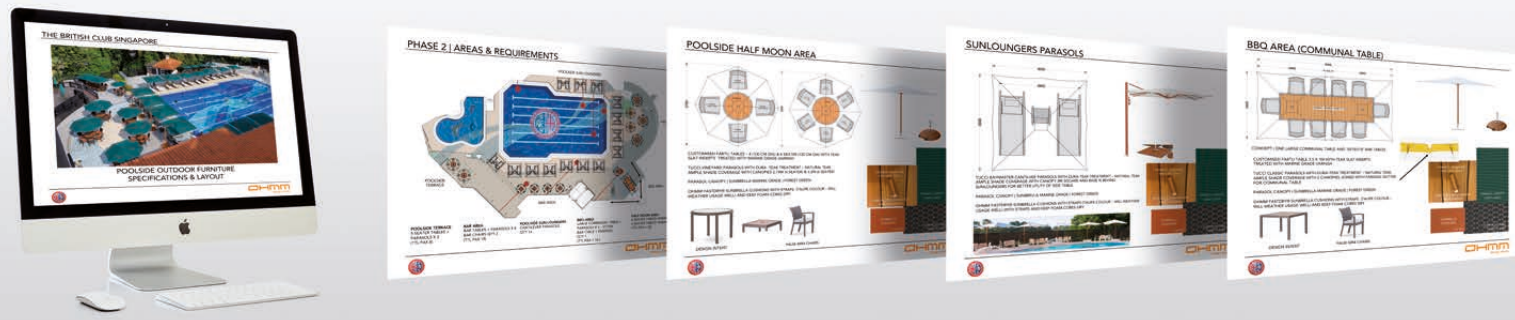

OHMM DESIGN STUDIO PRODUCT & CLIENT SOLUTIONS

Our in-house Design Studio gives us a distinctive advantage integrating client requirements and feedback into new product development and upgrade.

Working closely with our product engineers we can quickly realise prototypes. This backward integration is almost unique in the industry.

Understanding our clients' brief is essential and we also bring almost 20 years of experience to the table on exterior planning. Our dedicated Projects Team are skilled in providing considered solutions and presenting them in clear and practical ways for clients to understand.

- **DIGITAL MOOD BOARDS** – creating clear digital mood boards offering appropriate collection elements and colourways.
- **SPACE PLANNING** – layouts showing exact positioning of proposed collection elements, mindful of user utility and natural human traffic paths for optimum access and convenience.
- **MATERIAL SWATCHES** – providing clients with actual materials swatches to show the colours and textures and allow 'touch and feel' and how they all work together.
- **MOCK UPS** – where feasible and practical to do actual mock up samples on site to help clients visualise the design intent.
- **PRESENTATIONS** – to walk our clients through our proposed solutions, the thinking behind them, along with key considerations including costs and benefits.

PROJECT RESOURCES SUPPORT LIBRARY

On our websites under the main PROJECTS navigation, you have access to all the OHMM project collections and services which we can provide to help you on your projects. In addition, under the main RESOURCES page, there is a host of downloadable resources to assist in your planning and presentations.

- **INFO SHEETS** – details on our fabrics, cushions, OHMM DryPro+ weatherproof cushion technology, materials, warranty, project references and more.
- **COLLECTION SPEC SHEETS** – containing all the specific details on each collection – including elements, dimensions, design features, colourway choices and pairing recommendations.
- **SOLO IMAGES** – of all the elements by each OHMM collection.
- **MOOD IMAGES** – a showcase of images by each OHMM collection.
- **2D ELEMENT OUTLINES** – useful for space planning with floor plan layouts.
- **MATERIALS SWATCH IMAGES** – fibre, fabrics, powder coatings, table tops and more.
- **E-CATALOGUE** – download your own personal copy for easy reference.

For any assistance, please reach out to our dedicated Projects team.

Singapore & Global projects@ohmm.sg Philippines projects@ohmm.ph

A simple email is all that is needed to start the conversation.