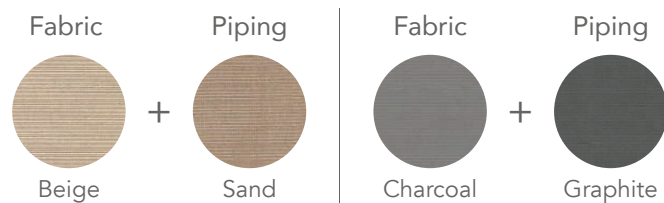

Finishing Materials