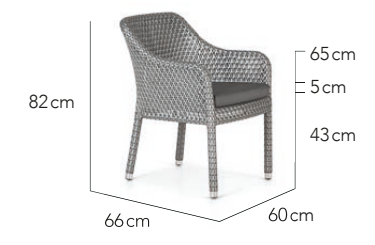

HAVANA

Design | Kevin Boland

Classic | Relaxed | Smart

Suggested Colourways

LIGHT		SUMMER		CLASSIC		INDUSTRIAL CHIC	
Fibre	Fabric	Fibre	Fabric	Fibre	Fabric	Fibre	Fabric
Chalk	Granite	Sand	Spa	Titanium	Granite	Graphite	Onyx

Table Top Options | 128

Fibre	Glass	Glass Insert
Fully Woven	Clear	Frosted

More Finishing Options

	More Fibre Options | 120
	More Fabric & Throw Pillow Options | 125

Pairs Well

Arm Chairs Pair Well With Partu Tables

Arm Chair

Club Chair

Lounge Chair

2 Seater Sofa

3 Seater Sofa

Foot Stool / Ottoman

Side Table

Coffee Table

Coffee Table