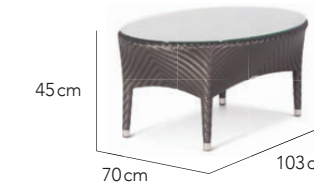

Coffee Table Oval