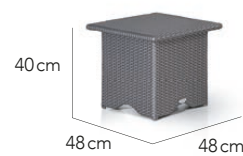

Curvaceous | Sleek | Comfortable

Day Bed Single

Day Bed Double

Side Table

Suggested Colourways

LIGHT		SUMMER		CLASSIC		INDUSTRIAL CHIC	
Fibre	Fabric	Fibre	Fabric	Fibre	Fabric	Fibre	Fabric
Chalk	Granite	Desert	Natural	Titanium	Granite	Graphite	Onyx