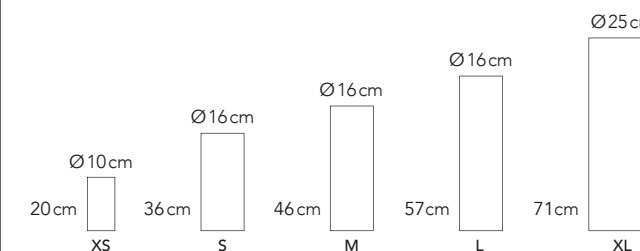

'S' Clip

LED Light Sizes