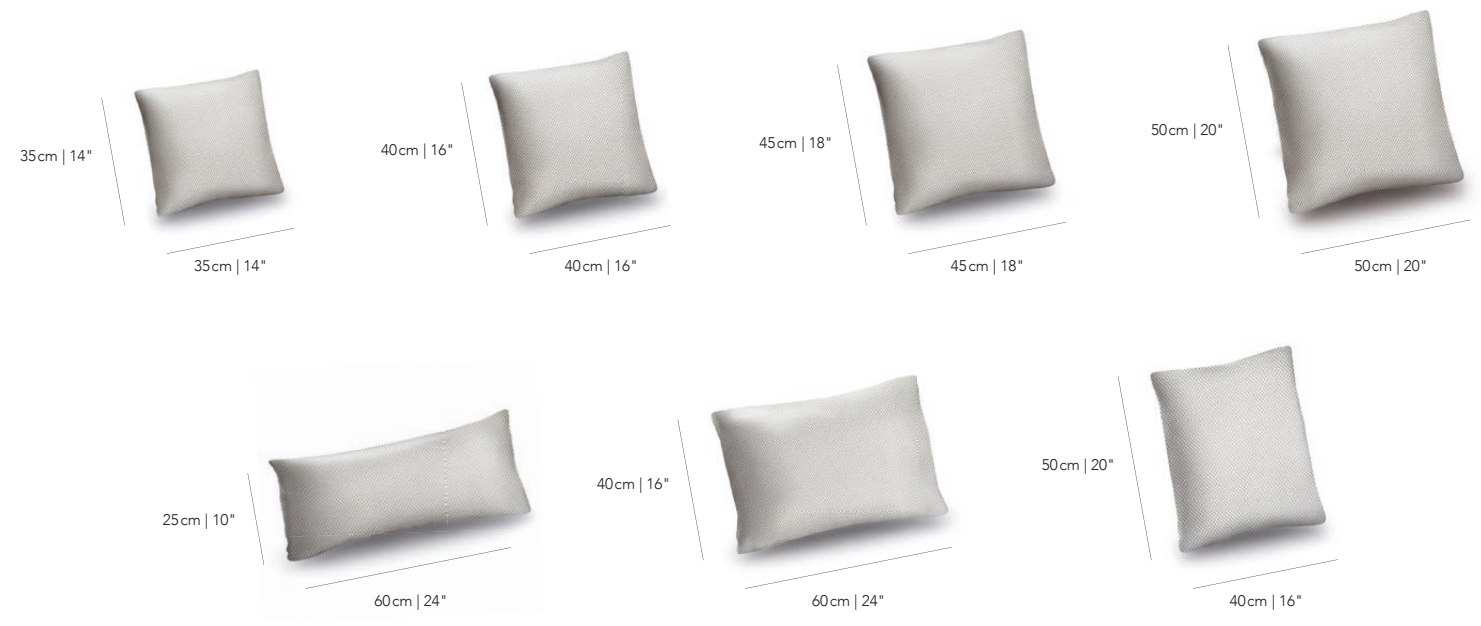

PARASOLS

ACCENTO

OHMM Design Studio

Discerningly handmade for that softness and ultimate comfort, OHMM Throw Pillows are available in a range of heights and widths to create visually interesting layering and support.