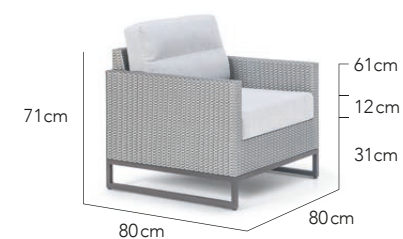

Lounge Chair