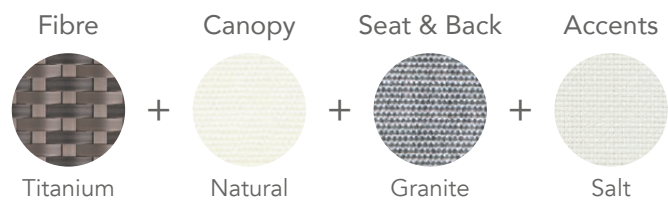

NEST

OHMM Design Studio

Suggested Colourways

LIGHT

SUMMER

CLASSIC

INDUSTRIAL CHIC

More Finishing Options

More Fibre Options | 119

More Fabric & Throw Pillow Options | 125