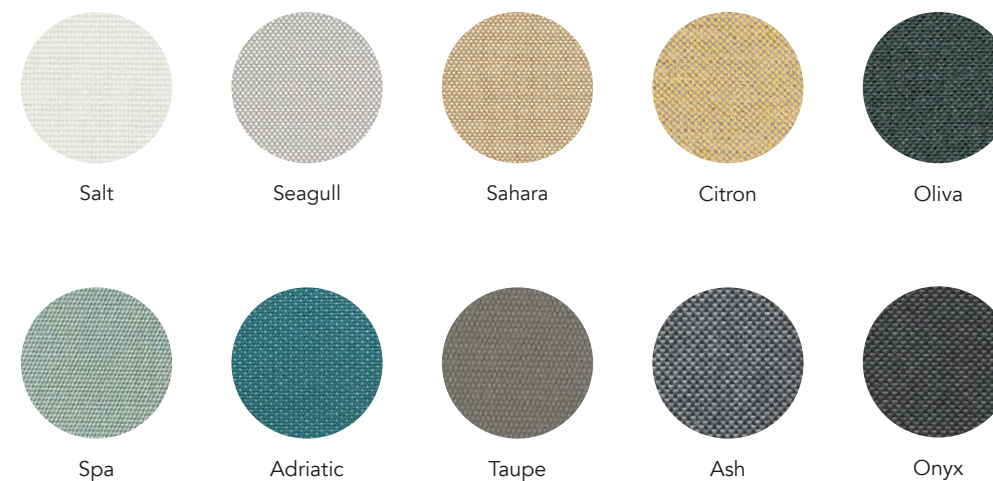

RECOMMENDED FOR THROW PILLOWS

MORE FABRIC COLOUR OPTIONS AVAILABLE ON REQUEST