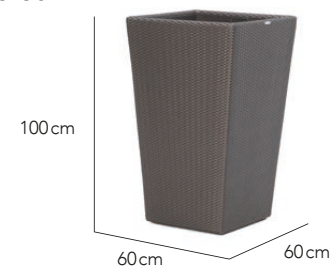

Planter Tapered L