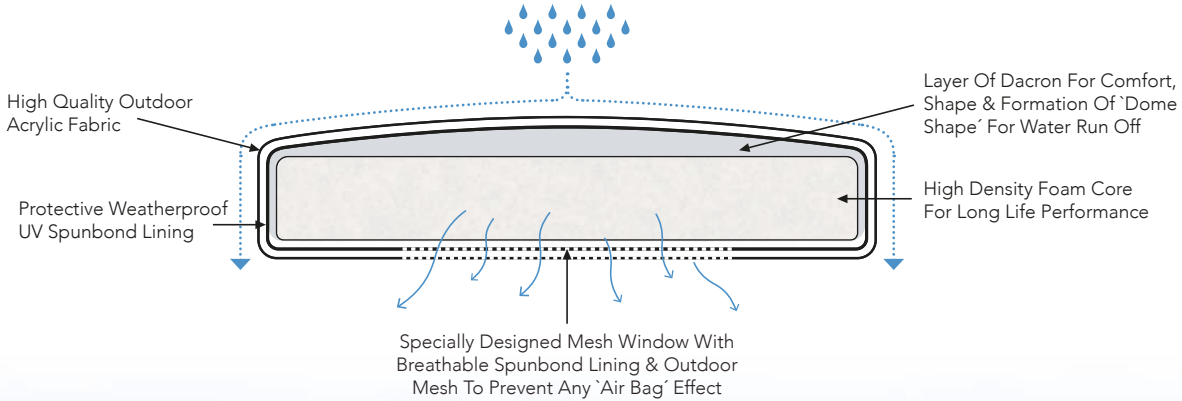

THE OHMM DRYPRO+ ADVANTAGES

- Rain will simply run off keeping the core foams dry.
- The superior quality outdoor acrylic fabrics will dry off very quickly.
- Eliminates handling during a downpour and subsequent reset.