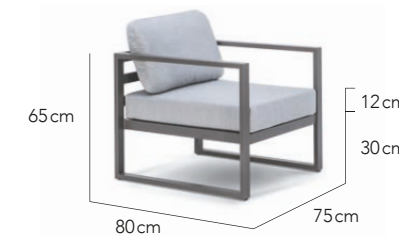

Lounge Chair