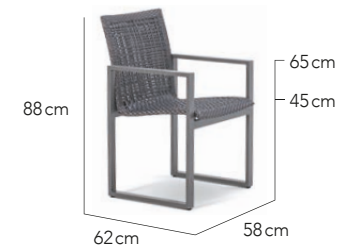

LATITUDES

Design | Kevin Boland

Rectilinear | Sleek | Modern

Suggested Colourways

Table Top Options | 129

More Finishing Options

Arm Chair

Dining Table 4 Seater