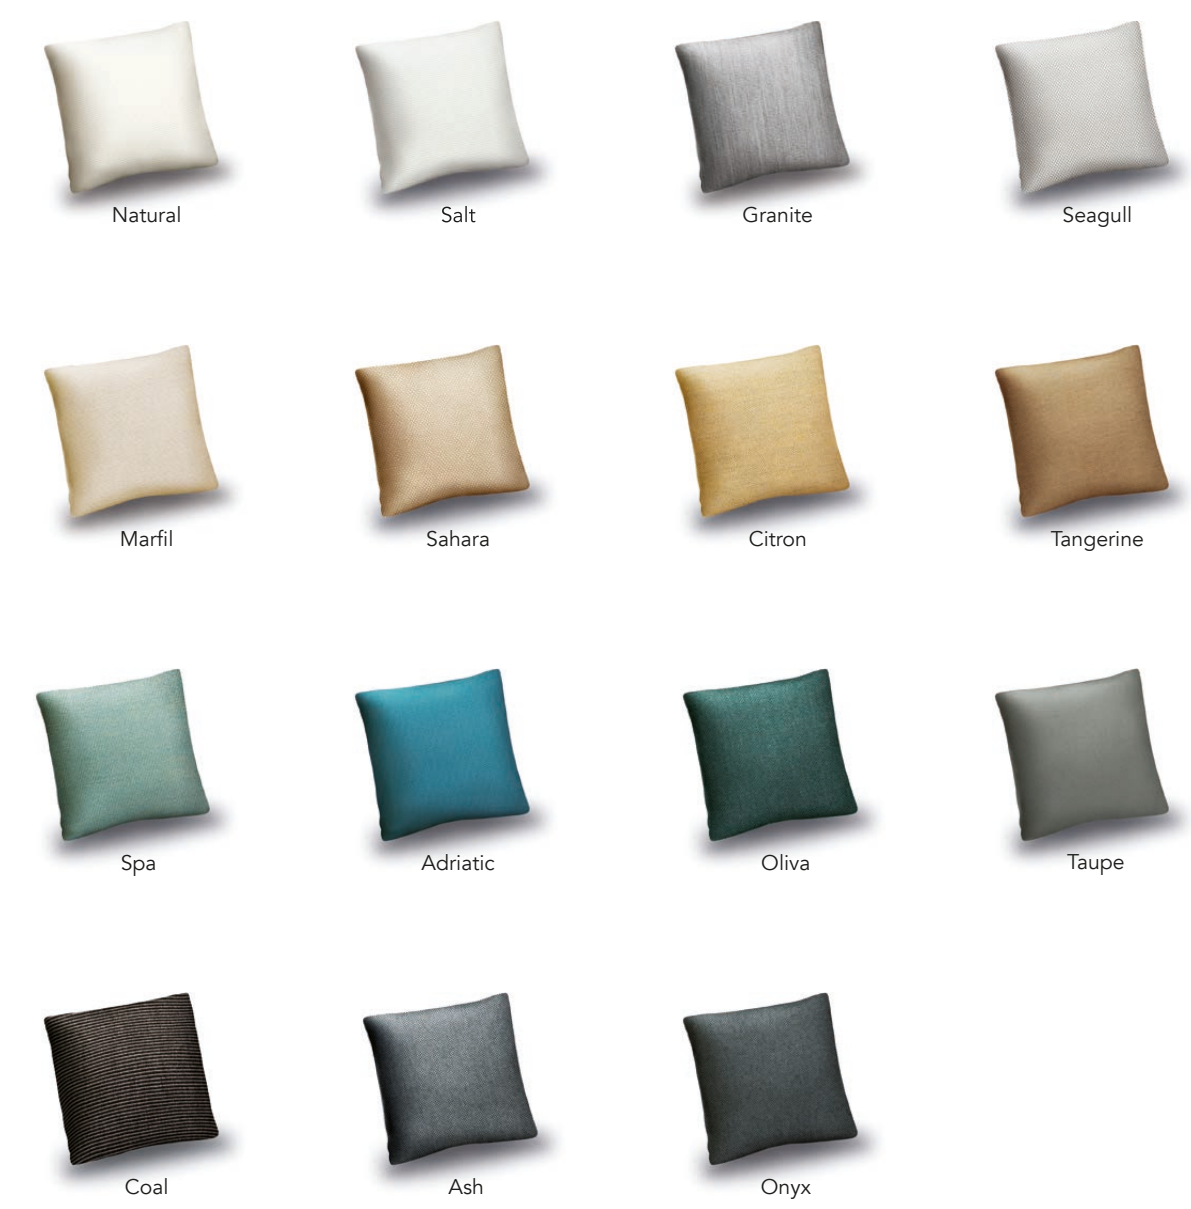

MORE FABRIC COLOUR OPTIONS AVAILABLE ON REQUEST