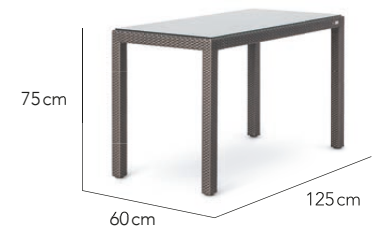

Bench Large

Table Small 2/4 Seater

Table Medium 1/2 Seater

Table Large 4 Seater

MANTRA

OHMM Design Studio

Rectilinear | Industrial | Masculine

Suggested Colourways