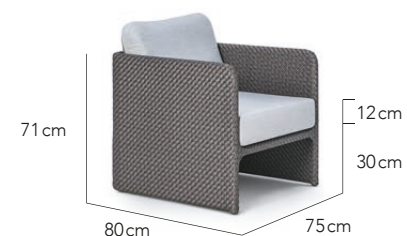

Lounge Chair