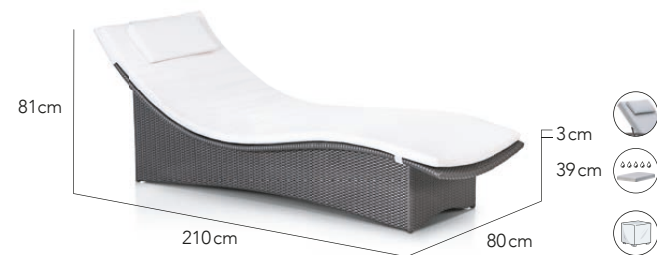

Dining Table

Dining Table

Dining Table

Sun Lounger

Sun Lounger

Sun Lounger Side Table

CLOUD 9

Design | Kevin Boland

Curvaceous | Sleek | Comfortable

Day Bed Single

Day Bed Double

Side Table

Suggested Colourways

LIGHT		SUMMER		CLASSIC		INDUSTRIAL CHIC	
Fibre	Fabric	Fibre	Fabric	Fibre	Fabric	Fibre	Fabric
Chalk	Granite	Desert	Natural	Titanium	Granite	Graphite	Onyx