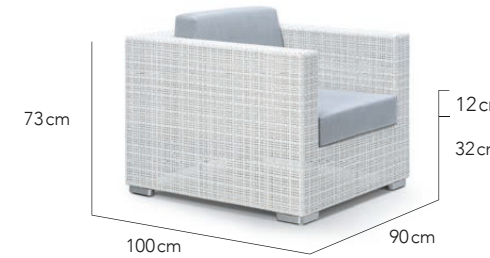

Lounge Chair