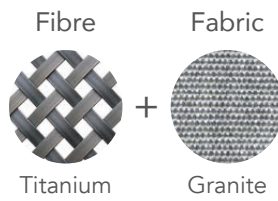

Finishing Materials

Fibre

Table Top Glass

Table Top Options

Seat Cushion Fabrics

Suggested Combinations

Icons