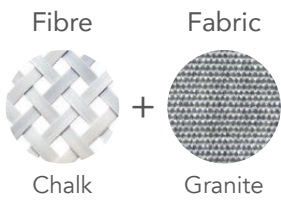

Finishing Materials

Fibre

Table Top Glass

Table Top Options

Seat Cushion Fabrics

Suggested Combinations

Icons