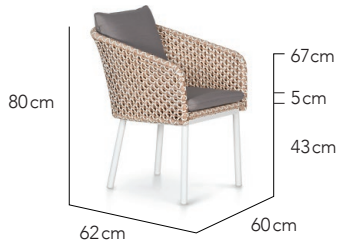

DESIGNED BY
Kevin Boland

CHARACTERISTICS
Distinctive | Stylish | Colourful

COLLECTION

Embracing a centuries old weaving pattern, OHMM's new Verano collection with colourful and distinctive open weave gives a playful breeziness which contrasts with the smooth powder coated legs. A carefully curated series of distinctive and intricate colourways, comfortable and playful, the styling will bring a subtle and sophisticated look to brighten up any space. Tables are available in various sizes fitted with scratch and weather resistant high pressure compact laminate tops, and the frame is powder coated aluminium.

CUSTOMISATION

Choose your fibre, fabric and table top colours to style it your way.

VERANO

SPECS SHEET

Arm Chair

Bistro Table
2 Seater

Dining Table
4 Seater

Dining Table
4 Seater

Dining Table
4 Seater

Dining Table
4 Seater

Dining Table
6 Seater

Lounge Chair

2 Seater Sofa

3 Seater Sofa

Side Table

Coffee Table
Square