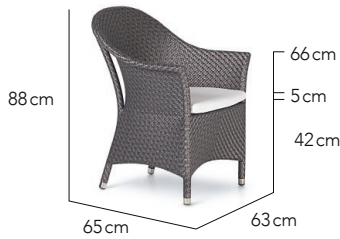

DESIGNED BY
Kevin Boland

CHARACTERISTICS
Classic | Stylish | Relaxed

COLLECTION
The Veranda Collection with its gracious curves and external back supports makes a classic statement in a more traditional environment. The stylish and generous form makes for a very relaxed and comfortable chair.

CUSTOMISATION
Choose your Rehau® fibre and fabric cushion colours to style it your way.

Arm Chair

Bistro Table 2 Seater

Dining Table 4 Seater

Dining Table 4 Seater

Finishing Materials

Fibre

Chalk