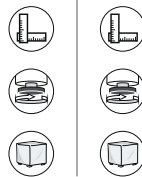

COMBINES WELL

Any of OHMM chairs or even your own.

Dining Table
2/4 Seater

Dining Table
4 Seater

Dining Table
4 Seater

Dining Table
4 Seater

Dining Table
1/2 Seater

Dining Table
4 Seater

Dining Table
6 Seater

Dining Table
6 Seater

Dining Table
8 Seater

Dining Table
10 Seater

Side Table

Coffee Table

Coffee Table

Bar Stool

Bar Table 2/4 Seater

Bar Table 4 Seater

Bar Table 4 Seater

Bar Table 4/6 Seater

Finishing Materials

Fibre

Table Top Glass

Table Top Options