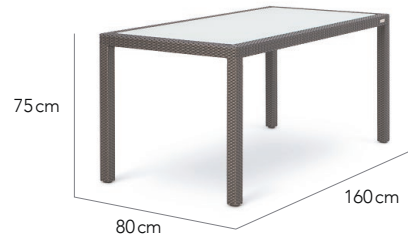

CUSTOMISATION

Choose your various table top options - clear, frosted or fully woven - and fibre colour options to style it your way. Tables can be customised in size to fit your space for dining, lounging, coffee and even for bar. Seating is spaced for comfort and there is some room to compress gaps between chairs.

COMBINES WELL

Any of OHMM chairs or even your own.

Dining Table
2/4 Seater

Dining Table
4 Seater

Dining Table
4 Seater

Dining Table
4 Seater

Dining Table
1/2 Seater

Dining Table
4 Seater

Dining Table
6 Seater

Dining Table
6 Seater

Dining Table
8 Seater

Dining Table
10 Seater

Side Table

Coffee Table

Coffee Table

Bar Stool

Bar Table 2/4 Seater

Bar Table 4 Seater

Bar Table 4 Seater

Bar Table 4/6 Seater

Finishing Materials

Fibre

Table Top Glass

Table Top Options