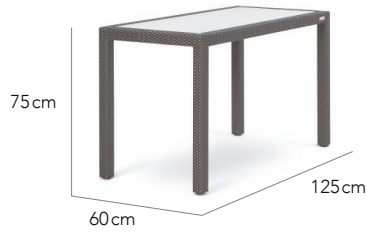

CUSTOMISATION

Choose your various table top options - clear, frosted or fully woven - and fibre colour options to style it your way. Tables can be customised in size to fit your space for dining, lounging, coffee and even for bar. Seating is spaced for comfort and there is some room to compress gaps between chairs.

COMBINES WELL

Any of OHMM chairs or even your own.

Dining Table
2/4 Seater

Dining Table
4 Seater

Dining Table
4 Seater

Dining Table
4 Seater

Dining Table
1/2 Seater

Dining Table
4 Seater

Dining Table
6 Seater

Dining Table
6 Seater

Dining Table
8 Seater

Dining Table
10 Seater

Side Table

Coffee Table

Coffee Table

Bar Stool