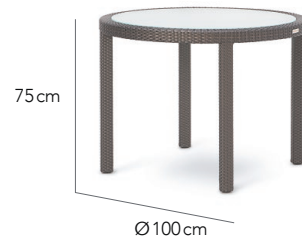

CUSTOMISATION

Choose your various table top options - clear, frosted or fully woven - and fibre colour options to style it your way. Tables can be customised in size to fit your space for dining, lounging, coffee and even for bar. Seating is spaced for comfort and there is some room to compress gaps between chairs.

COMBINES WELL

Any of OHMM chairs or even your own.

Dining Table
2/4 Seater

Dining Table
4 Seater

Dining Table
4 Seater

Dining Table
4 Seater

Dining Table
1/2 Seater

Dining Table
4 Seater

Dining Table
6 Seater

Dining Table
6 Seater

Dining Table
8 Seater

Dining Table
10 Seater

Side Table

Coffee Table

Coffee Table

Bar Stool