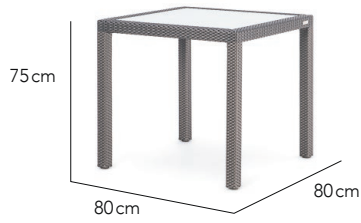

Dining Table
2/4 Seater