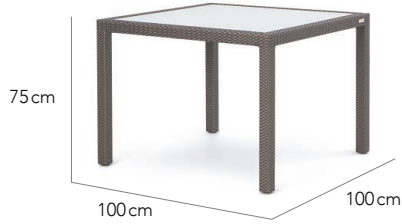

CUSTOMISATION

Choose your various table top options - clear, frosted or fully woven - and fibre colour options to style it your way. Tables can be customised in size to fit your space for dining, lounging, coffee and even for bar. Seating is spaced for comfort and there is some room to compress gaps between chairs.

COMBINES WELL

Any of OHMM chairs or even your own.

Dining Table
2/4 Seater

Dining Table
4 Seater

Dining Table
4 Seater

Dining Table
4 Seater

Dining Table
1/2 Seater

Dining Table
4 Seater

Dining Table
6 Seater

Dining Table
6 Seater

Dining Table
8 Seater

Dining Table
10 Seater

Side Table

Coffee Table

Coffee Table

Bar Stool