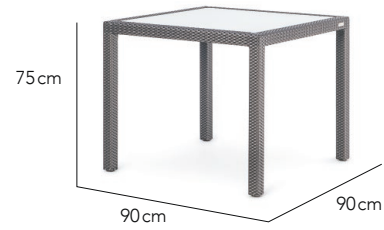

CUSTOMISATION

Choose your various table top options - clear, frosted or fully woven - and fibre colour options to style it your way. Tables can be customised in size to fit your space for dining, lounging, coffee and even for bar. Seating is spaced for comfort and there is some room to compress gaps between chairs.

COMBINES WELL

Any of OHMM chairs or even your own.

Dining Table
2/4 Seater

Dining Table
4 Seater

Dining Table
4 Seater

Dining Table
4 Seater

Dining Table
1/2 Seater

Dining Table
4 Seater

Dining Table
6 Seater

Dining Table
6 Seater

Dining Table
8 Seater

Dining Table
10 Seater

Side Table

Coffee Table

Coffee Table

Bar Stool