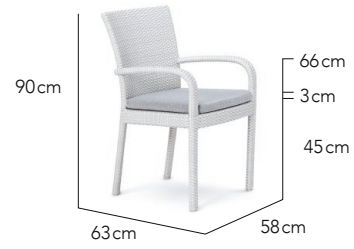

CUSTOMISATION
Choose your Rehau® fibre colour and weave style together with cushion colours to style it your way.

COMBINES WELL
Novo chairs combine well with Partu tables.

Side Chair

Arm Chair

Sun Lounger (Cushion Optional)