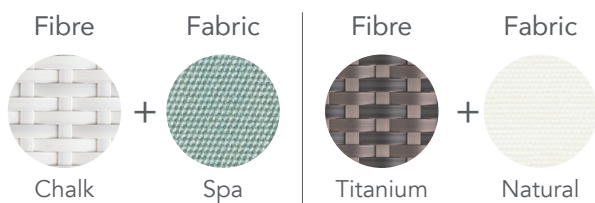

Sun Lounger

Side Table

Finishing Materials

Fibre

Chalk

Sand

Bronze

Titanium

Seat Cushion Fabrics

Natural

Granite

Marfil

Spa

Adriatic

Taupe

Charcoal

Coal

Suggested Combinations

Icons

Optional Cushion Straps

Optional Sun Lounger Headrests

Adjustable Backrests

Optional Covers