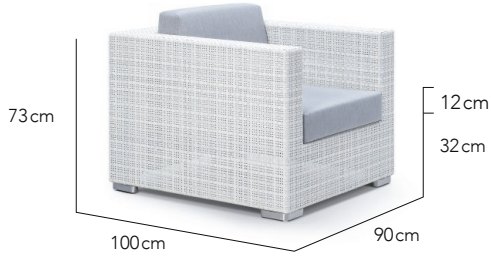

MODULO

SPECS SHEET

Lounge Chair