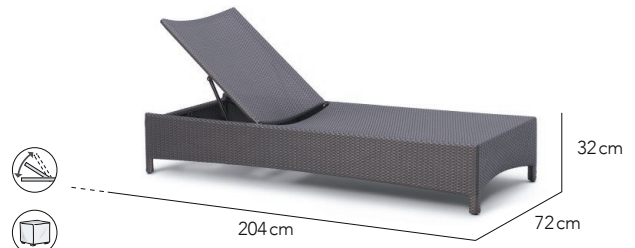

MAXIMUS

SPECS SHEET

Arm Chair

Dining Table 2/4 Seater

Dining Table 4 Seater

Dining Table 4 Seater

Dining Table 6 Seater

Lounge Chair

2 Seater Sofa

3 Seater Sofa

Chaise Longue L

Chaise Longue R

Foot Stool

Side Table

MAXIMUS

SPECS SHEET

Coffee Table

Coffee Table

Sun Lounger

Sun Lounger

Sun Lounger Side Table

Finishing Materials

Fibre

Table Top Glass

Table Top Options

Seat Cushion Fabrics

Suggested Combinations

Icons