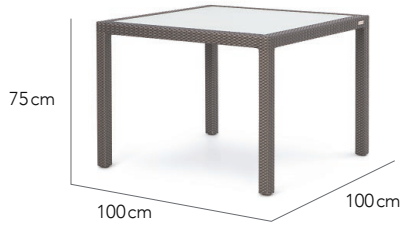

MAXIMUS

SPECS SHEET

Arm Chair

Dining Table 2/4 Seater

Dining Table 4 Seater

Dining Table 4 Seater

Dining Table 6 Seater

Lounge Chair

2 Seater Sofa

3 Seater Sofa

Chaise Longue L

Chaise Longue R

Foot Stool

Side Table

MAXIMUS

SPECS SHEET