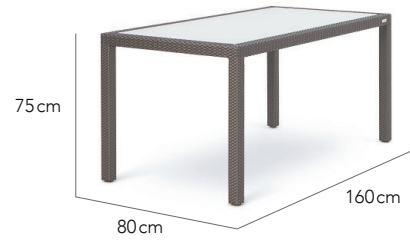

MAXIMUS

SPECS SHEET

Arm Chair

Dining Table 2/4 Seater

Dining Table 4 Seater

Dining Table 4 Seater

Dining Table 6 Seater

Lounge Chair

2 Seater Sofa

3 Seater Sofa

Chaise Longue L

Chaise Longue R

Foot Stool

Side Table

MAXIMUS

SPECS SHEET