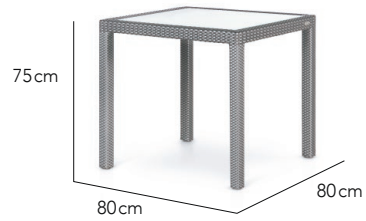

MAXIMUS

SPECS SHEET

Arm Chair

Dining Table 2/4 Seater

Dining Table 4 Seater

Dining Table 4 Seater

Dining Table 6 Seater

Lounge Chair

2 Seater Sofa

3 Seater Sofa

Chaise Longue L

Chaise Longue R

Foot Stool

Side Table

MAXIMUS

SPECS SHEET