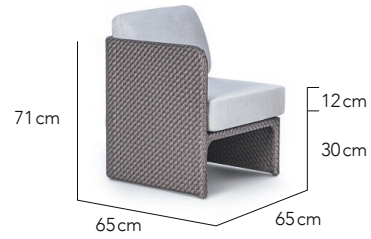

CUSTOMISATION
Choose your Rehau® fibre colour and cushion covers to style it your way. Make the final statement with OHMM Accent cushions.

HORIZON MINI

SPECS SHEET

Lounge Chair

2 Seater Sofa

3 Seater Sofa

Corner Module

Left Module S

Right Module S

Left Module L

Right Module L

Centre Module S

Centre Module L

Backless Module S /
Ottoman

Side Table