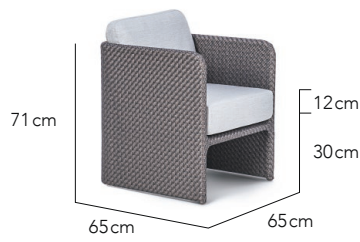

CUSTOMISATION
Choose your Rehau® fibre colour and cushion covers to style it your way. Make the final statement with OHMM Accent cushions.

HORIZON MINI

SPECS SHEET

Lounge Chair

2 Seater Sofa

3 Seater Sofa

Corner Module

Left Module S

Right Module S

Left Module L

Right Module L

Centre Module S

Centre Module L

Backless Module S /
Ottoman

Side Table