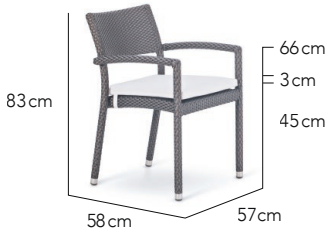

COMBINES WELL
Flo chairs combine well with Partu tables.

Side Chair

Side Chair (Non Cushion Version)

Arm Chair

Arm Chair (Non Cushion Version)

Club Chair

Bistro Table 2 Seater

Lounge Chair

2 Seater Sofa

3 Seater Sofa

Foot Stool

Coffee Table

Coffee Table

Side Table

Bar Chair

Sun Lounger