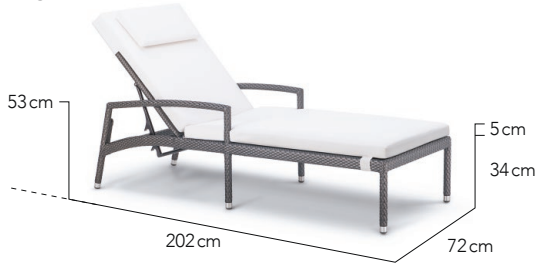

COMBINES WELL
Flo chairs combine well with Partu tables.

Side Chair

Side Chair (Non Cushion Version)

Arm Chair

Arm Chair (Non Cushion Version)

Club Chair

Bistro Table 2 Seater

Lounge Chair

2 Seater Sofa

3 Seater Sofa

Foot Stool

Coffee Table

Coffee Table

Side Table

Bar Chair

Sun Lounger