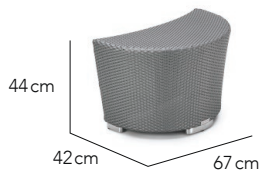

DESIGNED BY
Kevin Boland

CHARACTERISTICS
Modern | Indulgent | Spacious

COLLECTION

Introducing OHMM's geometrically circular day bed with an option of a half moon or circular side table - a modern ensemble inviting one to indulge and appreciate the decadence of good living. OHMM Circulo day bed comes in two versions: Large - 200cm diameter and Small - 150cm diameter. The large is available as two parts for access purposes. Perfect for both residential and project applications.

CIRCULO

SPECS SHEET

Day Bed L

Day Bed S

Half Moon Side Table L

Half Moon Side Table S

Finishing Materials

Fibre