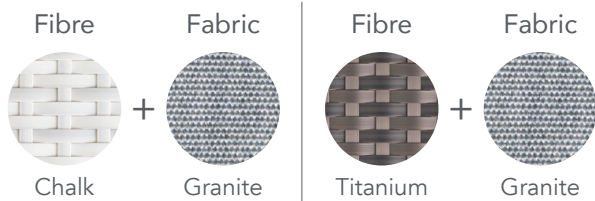

Chalk

Sand

Bronze

Titanium

Table Top Glass

Clear Glass

Frosted Glass

Table Top Options

Fibre

Fibre + Clear Glass

Seat Cushion Fabrics

Natural

Granite

Marfil

Spa

Adriatic

Taupe

Charcoal

Coal

Suggested Combinations

Back Cushions

Day Bed L Back Cushions
50 cm x 50 cm | 20" x 20" (4 pcs)
35 cm x 35 cm | 14" x 14" (3 pcs)

Day Bed S Back Cushions
50 cm x 50 cm | 20" x 20" (3 pcs)
35 cm x 35 cm | 14" x 14" (2 pcs)

Icons

Optional Covers