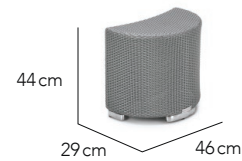

DESIGNED BY
Kevin Boland

CHARACTERISTICS
Modern | Indulgent | Spacious

COLLECTION

Introducing OHMM's geometrically circular day bed with an option of a half moon or circular side table - a modern ensemble inviting one to indulge and appreciate the decadence of good living. OHMM Circulo day bed comes in two versions: Large - 200cm diameter and Small - 150cm diameter. The large is available as two parts for access purposes. Perfect for both residential and project applications.

CIRCULO

SPECS SHEET

Day Bed L

Day Bed S

Half Moon Side Table L

Half Moon Side Table S

Finishing Materials

Fibre