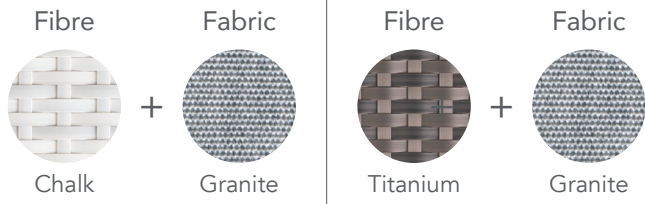

Suggested Combinations

Icons

Custom Sizing

Optional Sun Lounger Headrests

Adjustable Backrests

Adjustable Gliders

Optional Covers