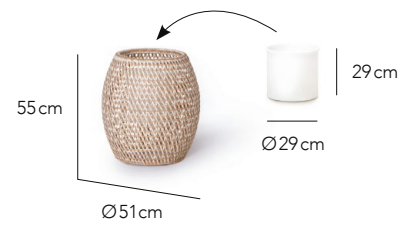

Planter S

Planter M

Planter L

Planter XL

Finishing Materials

Fibre

Icons

Optional
Drainage Holes