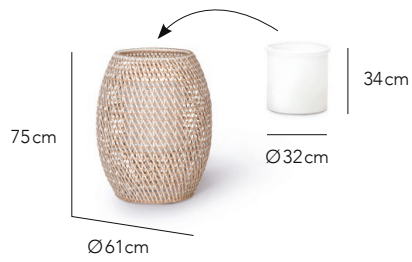

Planter S

Planter M

Planter L

Planter XL

Finishing Materials

Fibre

Icons

Optional
Drainage Holes