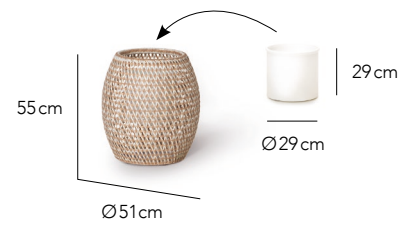

The highly textured handcrafted woven bases, curated in distinct colourways, produce an interesting and beautiful combination for the eyes.

Designed with removable inserts, plants can be directly planted into the inserts (drainage holes optional) or potted.

The perfect accessory to any OHMM collection, especially when combined in a curated mix of sizes, colourways and different plant types.

As good indoors as outdoors.

Planter S

Planter M

Planter L

Planter XL