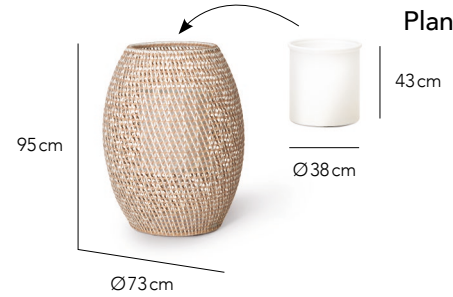

The perfect accessory to any OHMM collection, especially when combined in a curated mix of sizes, colourways and different plant types.

As good indoors as outdoors.

Planter S

Planter M

Planter L

Planter XL