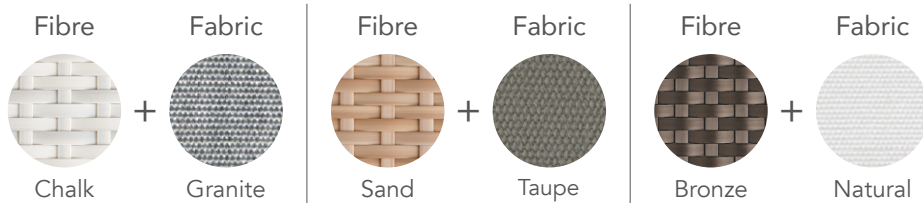

CUSTOMISATION

Choose your Rehau® fibre colour to style it your way. Cushions are optional. Add piping to your cushions to enhance that clean crisp look as well as a custom headrest for ultimate comfort.

Sun Lounger

Sun Lounger

Sun Lounger Side Table

Finishing Materials

Fibre

Chalk

Sand

Bronze

Titanium

Seat Cushion Fabrics

Natural

Granite

Spa

Adriatic

Taupe

Charcoal

Aral

Suggested Combinations

More Finishing Options

For more fibre, fabric and accent cushion options, please visit our website.

Icons

Optional Sun Lounger Headrests

Adjustable Backrests

Optional Covers