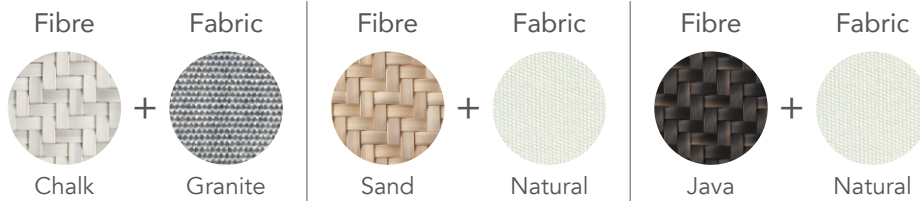

CUSTOMISATION
Choose your Rehau® fibre and fabric cushion colours to style it your way.

Arm Chair

Bistro Table 2 Seater

Dining Table 4 Seater

Dining Table 4 Seater

Finishing Materials

Fibre

Chalk

Sand

Java

Table Top Glass

Clear Glass

Table Top Options

Fibre

Fibre + Clear Glass

Seat Cushion Fabrics

Natural

Granite

Spa

Adriatic

Taupe

Charcoal

Aral

Suggested Combinations

More Finishing Options

For more fibre, fabric and accent cushion options, please visit our website.

Icons

Adjustable Gliders

Optional Covers