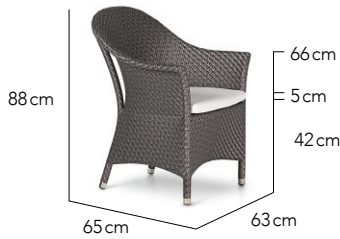

DESIGNED BY
Kevin Boland

CHARACTERISTICS
Classic | Stylish | Relaxed

COLLECTION
The Veranda Collection with its gracious curves and external back supports makes a classic statement in a more traditional environment. The stylish and generous form makes for a very relaxed and comfortable chair.

CUSTOMISATION
Choose your Rehau® fibre and fabric cushion colours to style it your way.

Arm Chair

Bistro Table 2 Seater

Dining Table 4 Seater

Dining Table 4 Seater

Finishing Materials

Fibre

Chalk