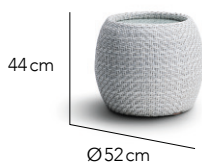

Ottoman L

Half Moon Foot Stool

XL Version also available

Side Table

Coffee Table S

Coffee Table L

Coffee Table XL

Finishing Materials