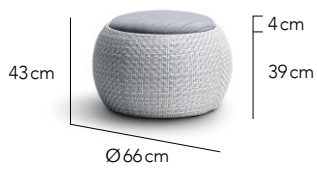

Stool

Ottoman L

XL Version also available

Side Table

Coffee Table L

Coffee Table XL