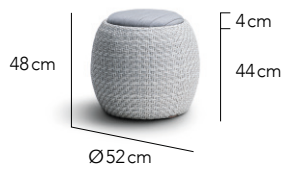

CUSTOMISATION

Choose your Rehau® fibre and cushion colours to style it your way.

Lounge Chair

Lounge Chair XL

Day Bed S

Day Bed L

Stool

Ottoman S