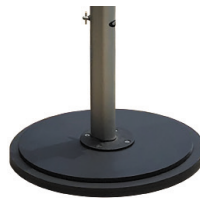

CUSTOMISATION

Choose your canopy shape and colour to style it your way.

APPLICATIONS

For both residential and commercial installations.

SHADEMAKER

SPECS SHEET

Libra

Base 60kg with wheels

Square
2m | 2.5m

Octagon
2.5m | 2.7m

Sirius

Base 160kg

Square
2.7m | 3m

Octagon
3m | 3.5m

Canopy Colours

Oyster