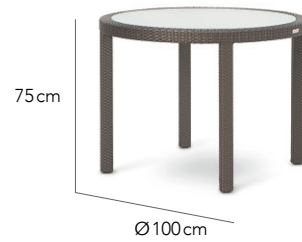

CUSTOMISATION

Choose your various table top options - clear, frosted or fully woven - and fibre colour options to style it your way. Tables can be customised in size to fit your space for dining, lounging, coffee and even for bar. Seating is spaced for comfort and there is some room to compress gaps between chairs.

COMBINES WELL

Any of OHMM chairs or even your own.

Dining Table
2/4 Seater

Dining Table
4 Seater

Dining Table
4 Seater

Dining Table
4 Seater

Dining Table
1/2 Seater

Dining Table
4 Seater

Dining Table
6 Seater

Dining Table
6 Seater

Dining Table
8 Seater

Dining Table
10 Seater

Side Table

Coffee Table

Coffee Table

Bar Stool