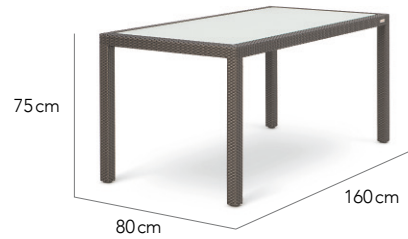

CUSTOMISATION

Choose your various table top options - clear, frosted or fully woven - and fibre colour options to style it your way. Tables can be customised in size to fit your space for dining, lounging, coffee and even for bar. Seating is spaced for comfort and there is some room to compress gaps between chairs.

COMBINES WELL

Any of OHMM chairs or even your own.

Dining Table
2/4 Seater

Dining Table
4 Seater

Dining Table
4 Seater

Dining Table
4 Seater

Dining Table
1/2 Seater

Dining Table
4 Seater

Dining Table
6 Seater

Dining Table
6 Seater

Dining Table
8 Seater

Dining Table
10 Seater

Side Table

Coffee Table

Coffee Table

Bar Stool