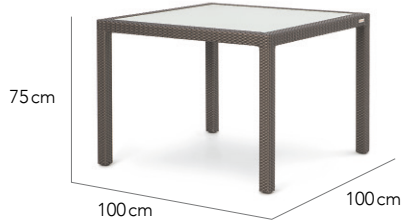

CUSTOMISATION

Choose your various table top options - clear, frosted or fully woven - and fibre colour options to style it your way. Tables can be customised in size to fit your space for dining, lounging, coffee and even for bar. Seating is spaced for comfort and there is some room to compress gaps between chairs.

COMBINES WELL

Any of OHMM chairs or even your own.

Dining Table
2/4 Seater

Dining Table
4 Seater

Dining Table
4 Seater

Dining Table
4 Seater

Dining Table
1/2 Seater

Dining Table
4 Seater

Dining Table
6 Seater

Dining Table
6 Seater

Dining Table
8 Seater

Dining Table
10 Seater

Side Table

Coffee Table

Coffee Table

Bar Stool