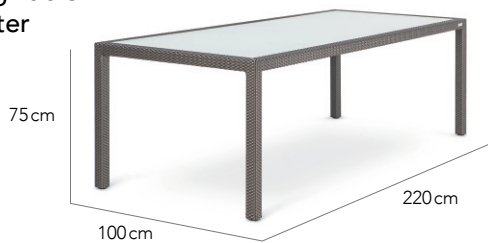

CUSTOMISATION

Choose your various table top options - clear, frosted or fully woven - and fibre colour options to style it your way. Tables can be customised in size to fit your space for dining, lounging, coffee and even for bar. Seating is spaced for comfort and there is some room to compress gaps between chairs.

COMBINES WELL

Any of OHMM chairs or even your own.

Dining Table
2/4 Seater

Dining Table
4 Seater

Dining Table
4 Seater

Dining Table
4 Seater

Dining Table
1/2 Seater

Dining Table
4 Seater

Dining Table
6 Seater

Dining Table
6 Seater

Dining Table
8 Seater

Dining Table
10 Seater

Side Table

Coffee Table

Coffee Table

Bar Stool