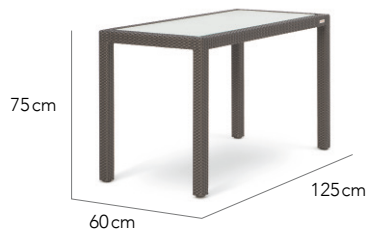

CUSTOMISATION

Choose your various table top options - clear, frosted or fully woven - and fibre colour options to style it your way. Tables can be customised in size to fit your space for dining, lounging, coffee and even for bar. Seating is spaced for comfort and there is some room to compress gaps between chairs.

COMBINES WELL

Any of OHMM chairs or even your own.

Dining Table
2/4 Seater

Dining Table
4 Seater

Dining Table
4 Seater

Dining Table
4 Seater

Dining Table
1/2 Seater

Dining Table
4 Seater

Dining Table
6 Seater

Dining Table
6 Seater

Dining Table
8 Seater

Dining Table
10 Seater

Side Table

Coffee Table

Coffee Table

Bar Stool