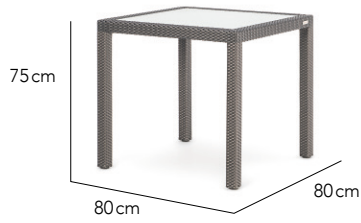

Dining Table
2/4 Seater