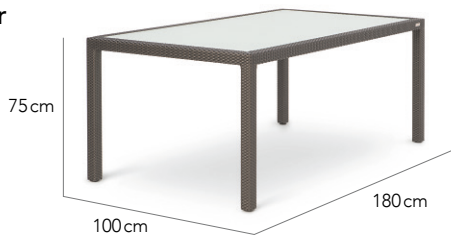

CUSTOMISATION

Choose your various table top options - clear, frosted or fully woven - and fibre colour options to style it your way. Tables can be customised in size to fit your space for dining, lounging, coffee and even for bar. Seating is spaced for comfort and there is some room to compress gaps between chairs.

COMBINES WELL

Any of OHMM chairs or even your own.

Dining Table
2/4 Seater

Dining Table
4 Seater

Dining Table
4 Seater

Dining Table
4 Seater

Dining Table
1/2 Seater

Dining Table
4 Seater

Dining Table
6 Seater

Dining Table
6 Seater

Dining Table
8 Seater

Dining Table
10 Seater

Side Table

Coffee Table

Coffee Table

Bar Stool