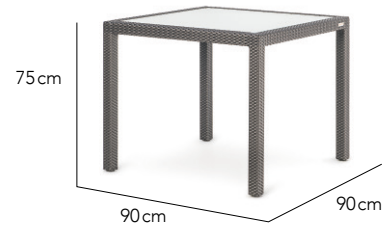

CUSTOMISATION

Choose your various table top options - clear, frosted or fully woven - and fibre colour options to style it your way. Tables can be customised in size to fit your space for dining, lounging, coffee and even for bar. Seating is spaced for comfort and there is some room to compress gaps between chairs.

COMBINES WELL

Any of OHMM chairs or even your own.

Dining Table
2/4 Seater

Dining Table
4 Seater

Dining Table
4 Seater

Dining Table
4 Seater

Dining Table
1/2 Seater

Dining Table
4 Seater

Dining Table
6 Seater

Dining Table
6 Seater

Dining Table
8 Seater

Dining Table
10 Seater

Side Table

Coffee Table

Coffee Table

Bar Stool