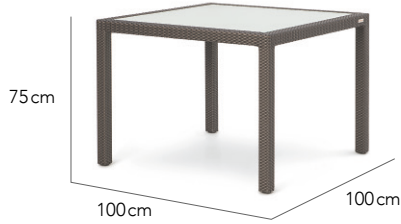

MAXIMUS

SPECS SHEET

Arm Chair

Dining Table
2/4 Seater

Dining Table
4 Seater

Dining Table
4 Seater

Dining Table
6 Seater

Lounge Chair

2 Seater Sofa

3 Seater Sofa

Chaise Longue L

Chaise Longue R

Foot Stool

Side Table

MAXIMUS

SPECS SHEET