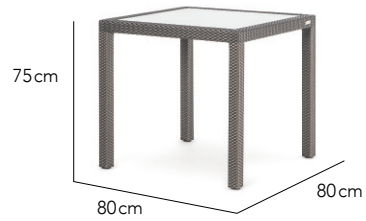

MAXIMUS

SPECS SHEET

Arm Chair

Dining Table
2/4 Seater

Dining Table
4 Seater

Dining Table
4 Seater

Dining Table
6 Seater

Lounge Chair

2 Seater Sofa

3 Seater Sofa

Chaise Longue L

Chaise Longue R

Foot Stool

Side Table

MAXIMUS

SPECS SHEET