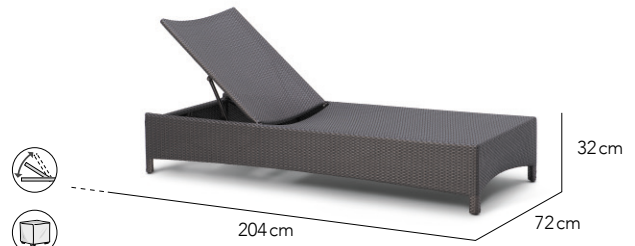

2 Seater Sofa

3 Seater Sofa

Chaise Longue L

Chaise Longue R

Foot Stool

Side Table

MAXIMUS

SPECS SHEET

Coffee Table

Coffee Table

Sun Lounger

Sun Lounger

Sun Lounger Side Table

Finishing Materials

Fibre

Chalk