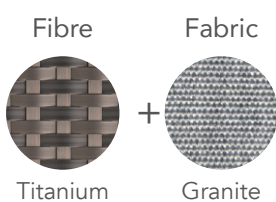

Suggested Combinations