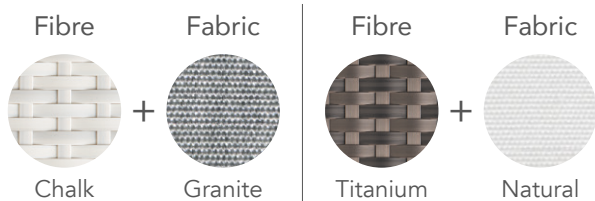

CUSTOMISATION

Choose your Rehau® fibre and cushion colours to style it your way. Seating is spaced for comfort and there is some room to compress gaps between chairs.

Stool

Bench Medium

Bench Large

Table Small 2/4 Seater

Table Medium 1/2 Seater

Table Large 4 Seater

Finishing Materials

Fibre

Table Top Glass

Table Top Options

Seat Cushion Fabrics

Suggested Combinations

More Finishing Options

For more fibre, fabric and accent cushion options, please visit our website.

Icons

Custom
Sizing

Optional
Cushion Straps

Adjustable
Gliders

Optional
Covers