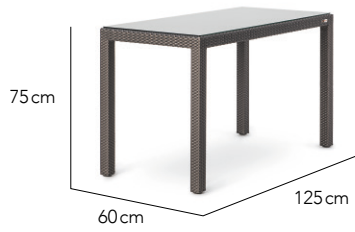

CUSTOMISATION

Choose your Rehau® fibre and cushion colours to style it your way. Seating is spaced for comfort and there is some room to compress gaps between chairs.

Stool

Bench Medium

Bench Large

Table Small 2/4 Seater

Table Medium 1/2 Seater

Table Large 4 Seater

Finishing Materials

Fibre

Table Top Glass

Table Top Options

Seat Cushion Fabrics

Suggested Combinations