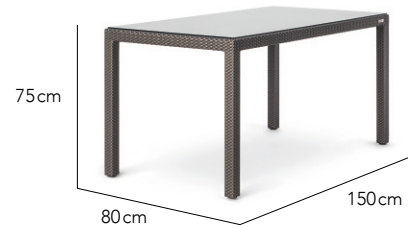

CUSTOMISATION

Choose your Rehau® fibre and cushion colours to style it your way. Seating is spaced for comfort and there is some room to compress gaps between chairs.

Stool

Bench Medium

Bench Large

Table Small 2/4 Seater

Table Medium 1/2 Seater

Table Large 4 Seater

Finishing Materials

Fibre

Table Top Glass

Table Top Options

Seat Cushion Fabrics

Suggested Combinations