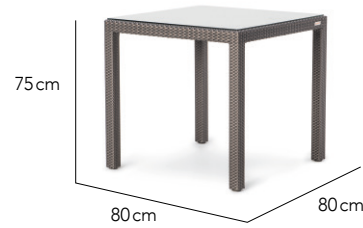

DESIGNED BY
Kevin Boland

CHARACTERISTICS
Minimal | Versatile | Practical

COLLECTION

Linear is a minimalist collection of stools, benches and short tables. Versatile as a workspace or casual dining, the elements are proportioned for simple practical convenience.

CUSTOMISATION

Choose your Rehau® fibre and cushion colours to style it your way. Seating is spaced for comfort and there is some room to compress gaps between chairs.

Stool

Bench Medium

Bench Large

Table Small 2/4 Seater

Table Medium 1/2 Seater

Table Large 4 Seater

Finishing Materials

Fibre

Table Top Glass

Table Top Options

Seat Cushion Fabrics

Suggested Combinations