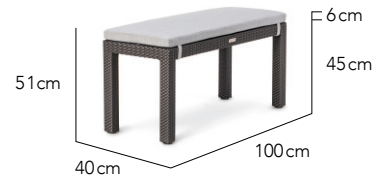

DESIGNED BY
Kevin Boland

CHARACTERISTICS
Minimal | Versatile | Practical

COLLECTION

Linear is a minimalist collection of stools, benches and short tables. Versatile as a workspace or casual dining, the elements are proportioned for simple practical convenience.

CUSTOMISATION

Choose your Rehau® fibre and cushion colours to style it your way. Seating is spaced for comfort and there is some room to compress gaps between chairs.

Stool

Bench Medium

Bench Large

Table Small 2/4 Seater