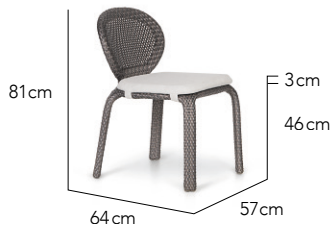

DESIGNED BY

Kevin Boland

CHARACTERISTICS

Elegant | Ergonomic | Distinctive

COLLECTION

The Calico's elegant and distinctive looks add a generous splash of vibrant geometry to any space, whether on the balcony, beach, poolside or in restaurants or just a stand alone accent piece. Handcrafted in an open weave style gives it an artful feel and combined with its ergonomic proportions, ensures maximum comfort.

COMBINES WELL

Designed either as a stand alone collection or the Lounge Chairs as eclectic additions to a lounge ensemble.

Side Chair

Arm Chair

Dining Table
2 Seater

Dining Table
4 Seater

Dining Table
4 Seater

Lounge Chair

2 Seater Sofa

Chaise Longue

Ottoman / Foot Stool

Side Table

Coffee Table

Bar Chair

Bar Table
2/4 Seater