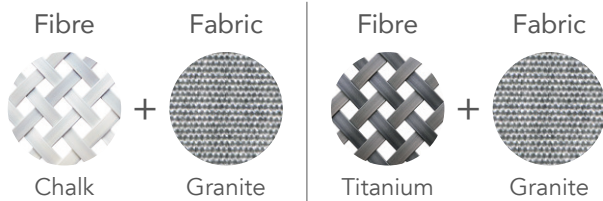

Clear Glass

Table Top Options

Fibre

Fibre + Clear Glass

Seat Cushion Fabrics

Natural

Granite

Spa

Adriatic

Taupe

Charcoal

Aral

Suggested Combinations

More Finishing Options

For more fibre, fabric and accent cushion options, please visit our website.

Icons