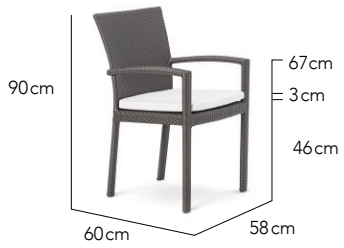

CUSTOMISATION
Choose your Rehau® fibre and cushion colours to style it your way.

COMBINES WELL
Classic chairs combine well with Partu tables.

CLASSIC

SPECS SHEET

Side Chair

Side Chair (Non Cushion Version)

Arm Chair

Arm Chair (Non Cushion Version)

2 Seater Arm Chair

Dining Table 4 Seater

Dining Table 4 Seater

Dining Table 4 Seater

Dining Table 6 Seater

Dining Table 6 Seater