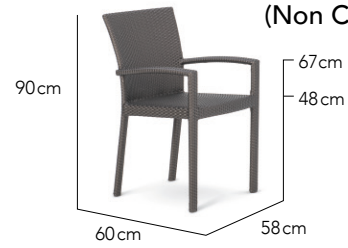

CUSTOMISATION
Choose your Rehau® fibre and cushion colours to style it your way.

COMBINES WELL
Classic chairs combine well with Partu tables.

CLASSIC

SPECS SHEET

Side Chair

Side Chair (Non Cushion Version)

Arm Chair

Arm Chair (Non Cushion Version)

2 Seater Arm Chair

Dining Table 4 Seater

Dining Table 4 Seater

Dining Table 4 Seater

Dining Table 6 Seater

Dining Table 6 Seater