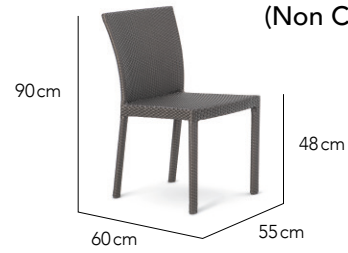

CUSTOMISATION
Choose your Rehau® fibre and cushion colours to style it your way.

COMBINES WELL
Classic chairs combine well with Partu tables.

CLASSIC

SPECS SHEET

Side Chair

Side Chair (Non Cushion Version)

Arm Chair

Arm Chair (Non Cushion Version)

2 Seater Arm Chair

Dining Table 4 Seater

Dining Table 4 Seater

Dining Table 4 Seater

Dining Table 6 Seater

Dining Table 6 Seater