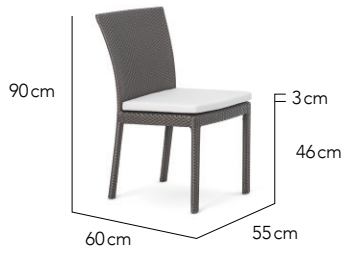

CUSTOMISATION
Choose your Rehau® fibre and cushion colours to style it your way.

COMBINES WELL
Classic chairs combine well with Partu tables.

CLASSIC

SPECS SHEET

Side Chair

Side Chair (Non Cushion Version)

Arm Chair

Arm Chair (Non Cushion Version)

2 Seater Arm Chair

Dining Table 4 Seater

Dining Table 4 Seater

Dining Table 4 Seater

Dining Table 6 Seater

Dining Table 6 Seater