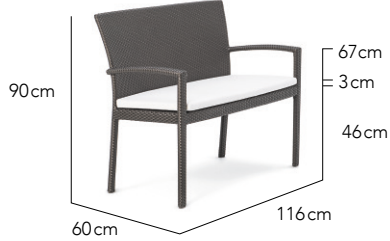

CUSTOMISATION
Choose your Rehau® fibre and cushion colours to style it your way.

COMBINES WELL
Classic chairs combine well with Partu tables.

CLASSIC

SPECS SHEET

Side Chair

Side Chair (Non Cushion Version)

Arm Chair

Arm Chair (Non Cushion Version)

2 Seater Arm Chair

Dining Table 4 Seater

Dining Table 4 Seater

Dining Table 4 Seater

Dining Table 6 Seater

Dining Table 6 Seater