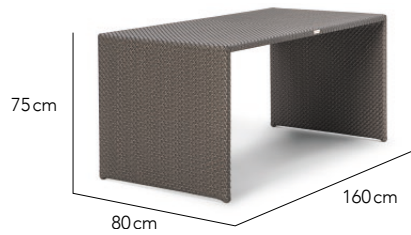

Table 4 Seater