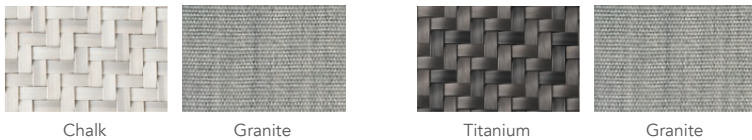

RECOMMENDED FINISHING PAIRINGS